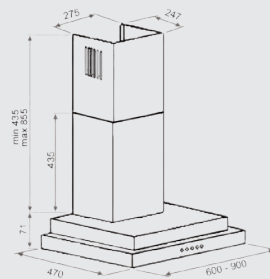

- 60-90 cm
- 3 Speeds level
- Push button
- Filter Washable Aluminum Cassette Filter
- Carbon Filter Optional
- Air Outlet Flow Max 420 m³/h
- Lighting 2*3 W Led

Olmo

OS CL5 OLMO 60X PB (60 cm)
OS CL5 OLMO 90X PB (90 cm)