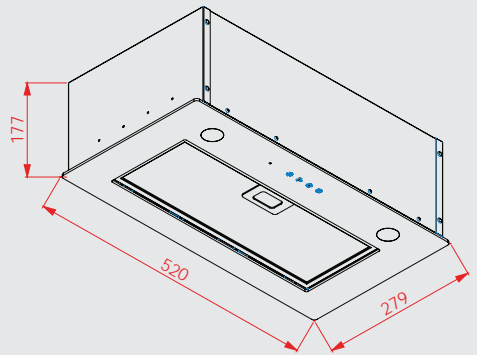

Inlinea Soft Glass

OS CA2 INLINEA SOFT 52BG TCRC-3 (52 cm)
OS CA2 INLINEA SOFT 70BG TCRC-3 (70 cm)

- 52-70 cm
- 3 hız kademesi
- Dokunmatik
- Timer
- Uzaktan kumanda
- Siyah cam
- Yıkabilir alüminyum filtre
- Opsiyonel karbon filtre
- Emiş gücü 420 m³/h
- 2*3 W Led aydınlatma