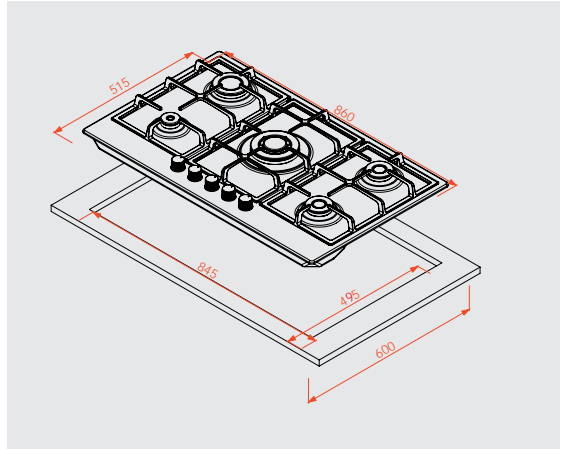

Pera

OS TABAX PERA 9GB FFD

- 90 cm
- Siyah cam
- 5 gaz gözü (1 wok gözü)
- Döküm ızgara
- Önden kontrol
- Otomatik ateşleme
- Gaz kesim güvenliği
- LPG yada Doğalgaz uyumlu