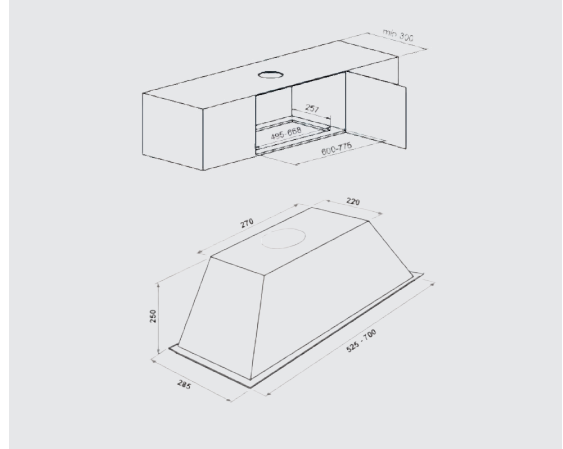

- 52-70 cm
- 3 Speeds level
- Push button
- Filter Washable Aluminum Cassette Filter
- Carbon Filter Optional
- Air Outlet Flow Max 420 m³/h
- Lighting 2*3 W Led

Inlinea Black

OS CA3 INLINEA 52B PB (52 cm)
OS CA3 INLINEA 70B PB (70 cm)