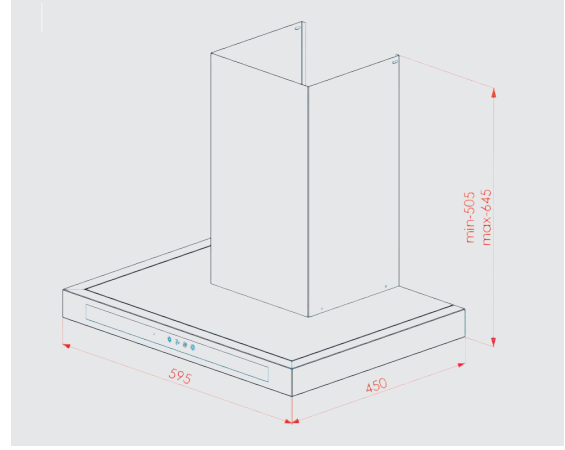

Opera Soft Slimline

OS CL4 OPERA SOFT SL 60X TCRC-3 (60 cm)
OS CL4 OPERA SOFT SL 90X TCRC-3 (90 cm)

- 90-60 cm
- 3 hız kademesi
- Dokunmatik
- Timer
- Uzaktan kumanda
- Siyah cam
- Yıkanebilir alüminyum filtre
- Opsiyonel karbon filtre
- Emiş gücü 420 m³/h
- 2*3 W Led aydınlatma