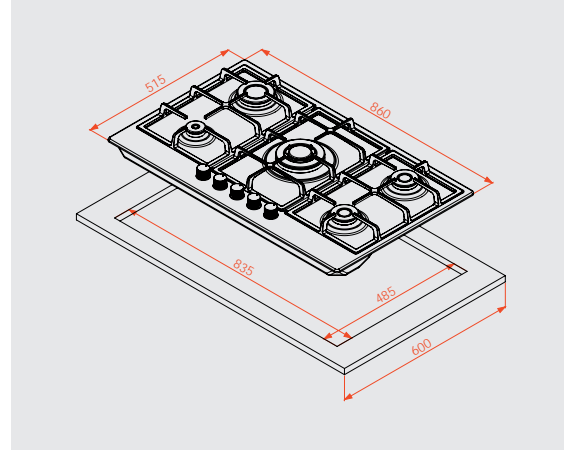

Nera

OS TABAX NERA 9GB W FFD

- 90 cm
- Siyah cam
- 5 gaz gözü (1 wok gözü)
- Döküm ızgara
- Önden kontrol
- Otomatik ateşleme
- Gaz kesim güvenliği
- LPG yada Doğalgaz uyumlu