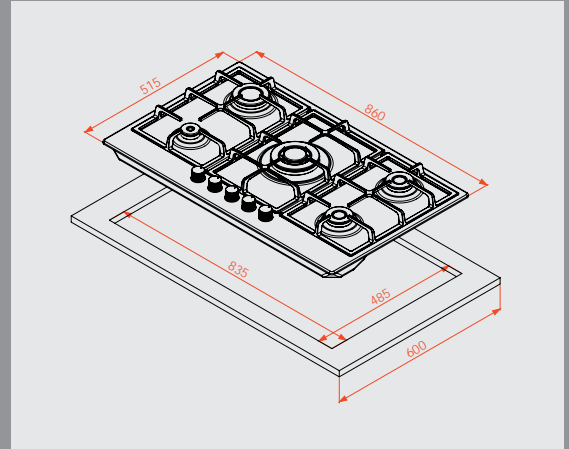

Mare

OS TABAX MARE 9X W FFD

- 90 cm
- Paslanmaz
- 5 gaz gözü (1 wok gözü)
- Döküm ızgara
- Önden kontrol
- Otomatik ateşleme
- Gaz kesim güvenliği
- LPG yada Doğalgaz uyumlu