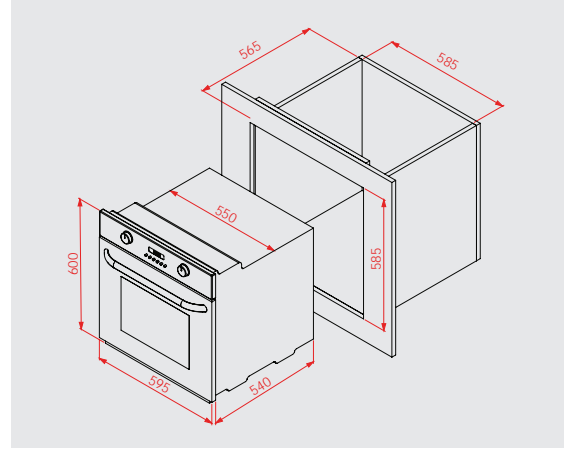

Astro Inox L61111

- 4+1 Fonksiyon ankastre fırın
- Mekanik timer
- Termostat
- Alt+üst rezistans
- Soğutma fanı
- Sıvama raf, 1 tepsi + 1 ızgara
- Inox panel
- Cam kapak
- Low-e iç cam
- Dkp boyalı kulp
- Üsten düğme