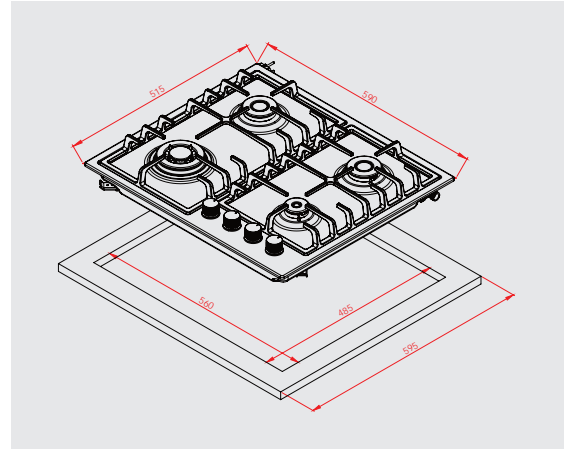

Sera

OS TABAX SERA 6X W FFD

- 60 cm
- Paslanmaz
- 5 gaz gözü (1 wok gözü)
- Döküm ızgara
- Önden kontrol
- Otomatik ateşleme
- Gaz kesim güvenliği
- LPG yada Doğalgaz uyumlu