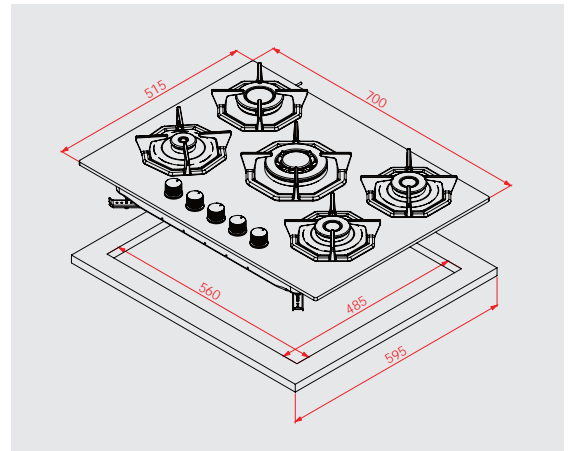

Nera Isla

OS TABAX NERAIsla 9GB W FFD

- 90 cm
- Siyah cam
- 5 gaz gözü (1 wok gözü)
- Döküm ızgara
- Önden kontrol
- Otomatik ateşleme
- Gaz kesim güvenliği
- LPG yada Doğalgaz uyumlu