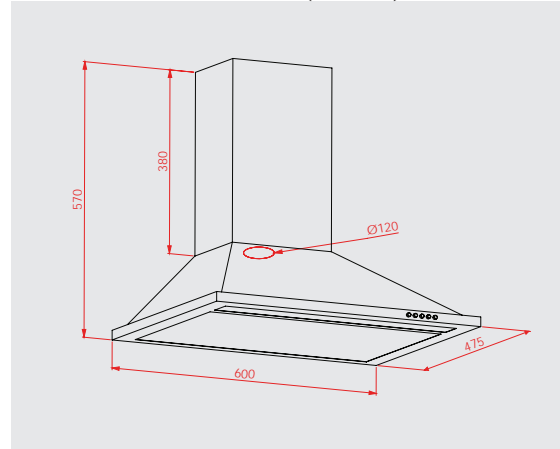

Fine

OS CK 1 FINE 60X PB (60 cm)
OS CK 1 FINE 90X PB (90 cm)

- 60-90 cm
- 3 Speeds level
- Push button
- Filter Washable Aluminum Cassette Filter
- Carbon Filter Optional
- Air Outlet Flow Max 420 m³/h
- Lighting 2*3 W Led

- 60-90 cm
- 3 hız kademesi
- Mekanik tuş
- Yıkanabilir alüminyum filtre
- Opsiyonel karbon filtre
- Emiş gücü 420 m³/h
- 2*3 W Led aydınlatma