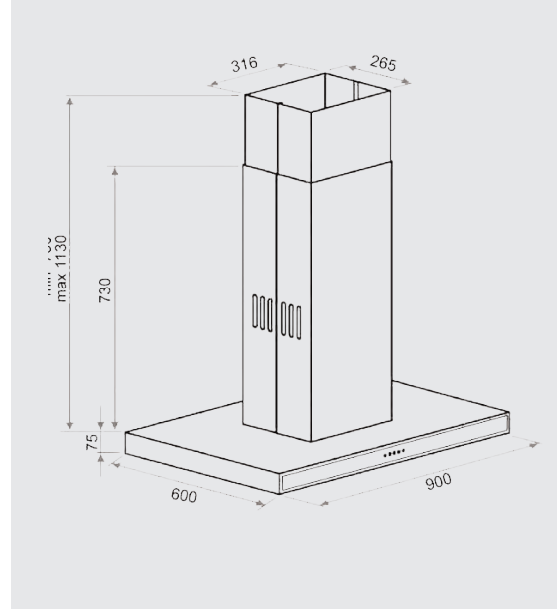

Opera Black

OS IS 90x60 OP BLACK TC RC