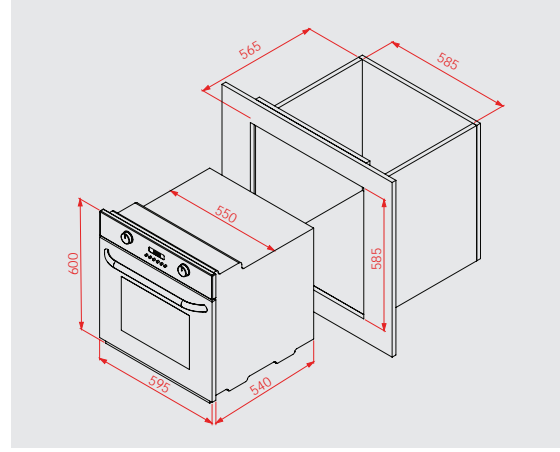

Amore L65267E

- 6+1 Fonksiyon ankastre fırın
- Touch timer, termostat
- Alt+üst+grill+turbo rezistans,
- Turbo fan, soğutma fanı
- Tel raf,
- 2 Tepsi + 1 ızgara
- Full black cam panel
- Full black cam kapak
- Low-e iç cam
- Flexy kulp
- Push buton