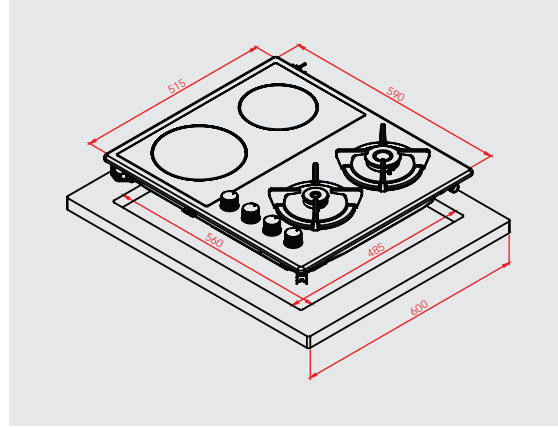

Lava Gas

60 Vetroceramica

- 60 cm
- Siyah emaye vitrosermaik cam
- 2 gaz + 2 elektrik gözü
- Döküm demir ızgara
- Önden kontrol
- Otomatik ateşleme
- Gaz kesim güvenliği
- LPG yada Doğalgaz uyumlu