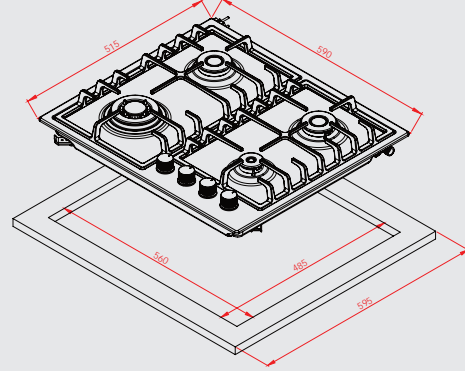

Terra

OS TABAX TERRA 6GB W FFD

- 60 cm
- Siyah cam
- 4 gaz gözü (1 wok gözü)
- Döküm ızgara
- Önden kontrol
- Otomatik ateşleme
- Gaz kesim güvenliği
- LPG yada Doğalgaz uyumlu