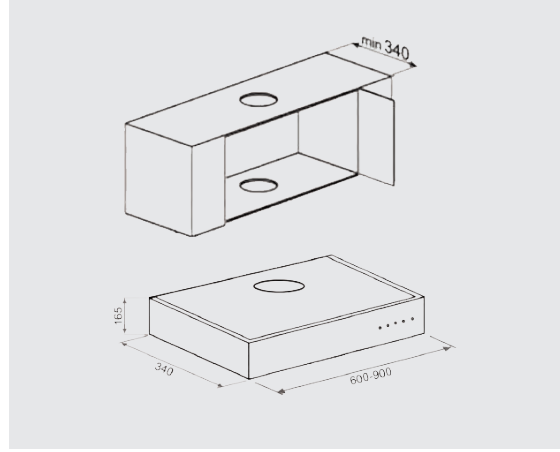

COOKER HOODS ● Davlumbazlar

Wall Type - Duvar Tipi Classic Series

Oggi Soft

OS CA 1 OGGI SOFT 60X PB (60 cm)
OS CA 1 OGGI SOFT 90X PB (90 cm)

- 60-90 cm
- 3 Speeds level
- Push button
- Filter Washable Aluminum Cassette Filter
- Carbon Filter Optional
- Air Outlet Flow Max 420 m³/h
- Lighting 2*3 W Led

- 60-90 cm
- 3 hız kademesi
- Mekanik tuş
- Yıkanabilir alüminyum filtre
- Opsiyonel karbon filtre
- Emiş gücü 420 m³/h
- 2*3 W Led aydınlatma