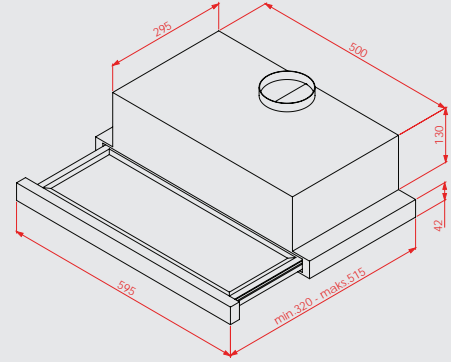

COOKER HOODS ● Davlumbazlar

Slimlux

OS CA 4 SLIMLUX 90X (90 cm)
OS CA 4 SLIMLUX 60X (60 cm)