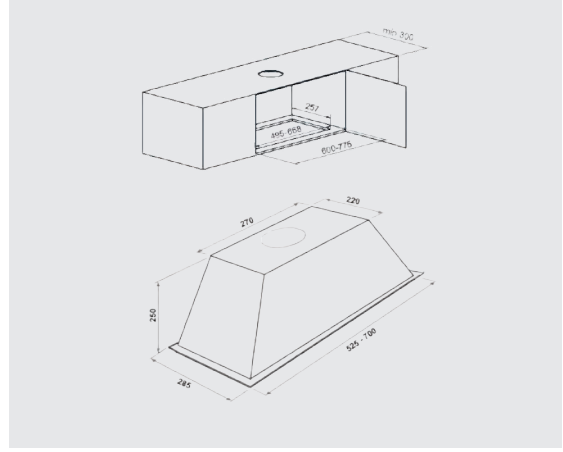

Inlinea

OS CA3 INLINEA 52X PB (52 cm)
OS CA3 INLINEA 70X PB (70 cm)

- 52-70 cm
- 3 hız kademesi
- Mekanik tuş
- Yıkanabilir alüminyum filtre
- Opsiyonel karbon filtre
- Filtre temizlik uyarısı
- Emiş gücü 420 m³/h
- 2*3 W Led aydınlatma