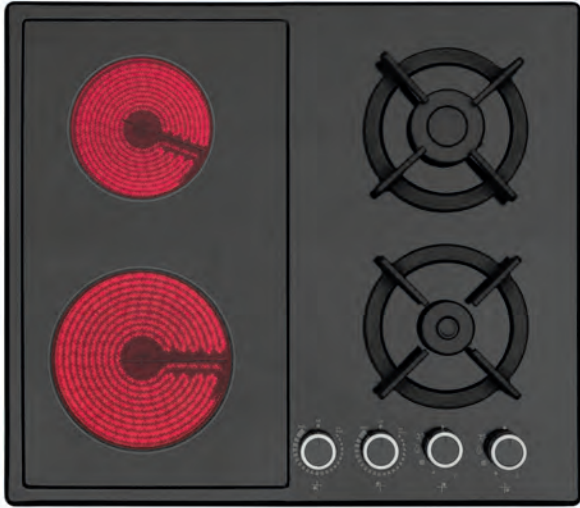

Lava

90 Vitroceramica

- 90 cm
- Siyah cam vitroseramik
- 5 Hi-Light zones
- Front touch Control
- Zamanlayıcı

- 60 Cm
- Black Glass Vitroceramic
- 4 Hi-Light zones
- Front touch Control
- Timer

Lava

60 Vitroceramica

- 60 cm
- Siyah cam vitroseramik
- 4 Hi-Light zones
- Front touch Control
- Zamanlayıcı

HOB5 ● Ankastre Ocaklar

- 60 Cm
- Black Enamelled + Vitroceramik Glass
- 2 gas burner + 2 Hi-light zones
- Cast iron pan support grids
- Front control
- Automatic from knobs ignition
- Safety automatic gas cut-off - optional
- Gas type lpg or ng adjustable