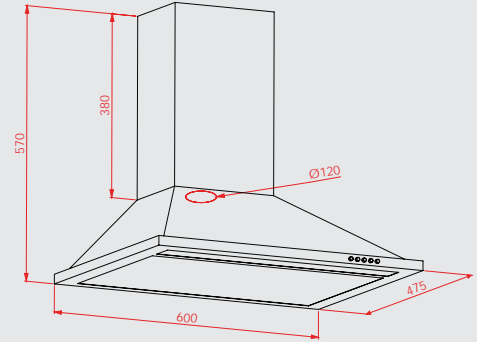

Fine Black

OS CK 1 FINE 60B PB (60 cm)
OS CK 1 FINE 90B PB (90 cm)

- 60-90 cm
- 3 hız kademesi
- Mekanik tuş
- Yıkabilir alüminyum filtre
- Opsiyonel karbon filtre
- Emiş gücü 420 m³/h
- 2*3 W Led aydınlatma