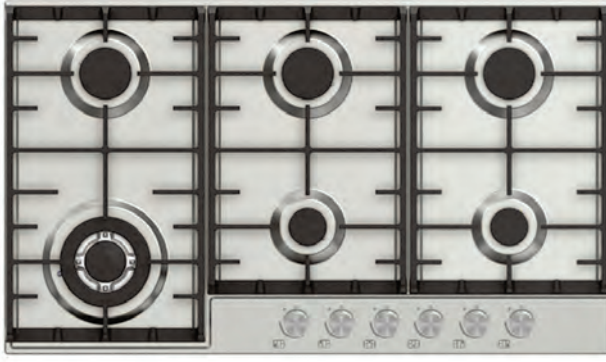

HOB5 ● Ankastre Ocaklar

- 90 Cm
- Inox
- 6 Gas burner (including 1 wok)
- Triple cast iron pan support grids
- Front control
- Automatic from knobs ignition
- Safety automatic gas cut-off - optional
- Gas type lpg or ng adjustable