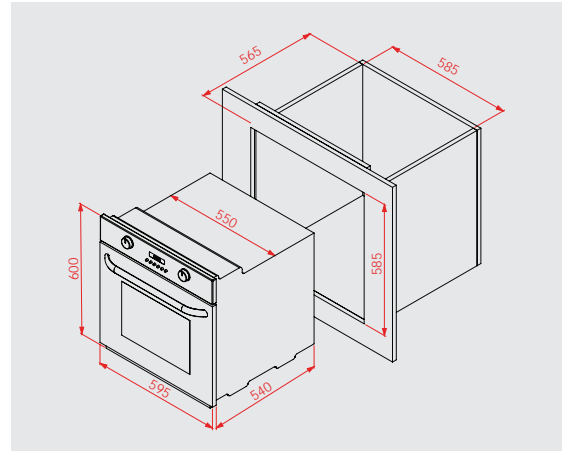

Amica L64237 E

- 6+1 Fonksiyon ankstre fırın
- Dijital 6 tuş timer
- Termostat
- Alt+üst+grill+ rezistans
- Turbo fan, soğutma fanı
- Tel raf, 2 tepsi + 1 ızgara
- Cam panel ve 4. Tip giydirme
- Cam kapak ve 4. Tip giydirme
- Low-e iç cam
- Tuna tip kulp
- Push buton