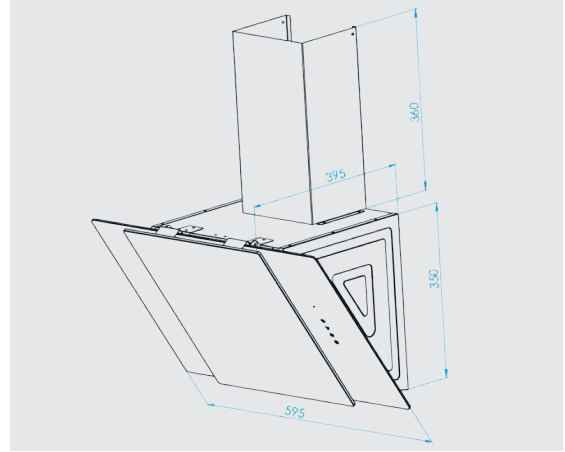

Fantasia

OS CLA1 FANTASIA 60BG TCRC-3 (60 cm)
OS CLA1 FANTASIA 90BG TCRC-3 (90 cm)

- 90-60 cm
- 3 hız kademesi
- Dokunmatik
- Timer
- Uzaktan kumanda
- Siyah cam
- Yıkabilir alüminyum filtre
- Opsiyonel karbon filtre
- Emiş gücü 420 m³/h
- 2*3 W Led aydınlatma