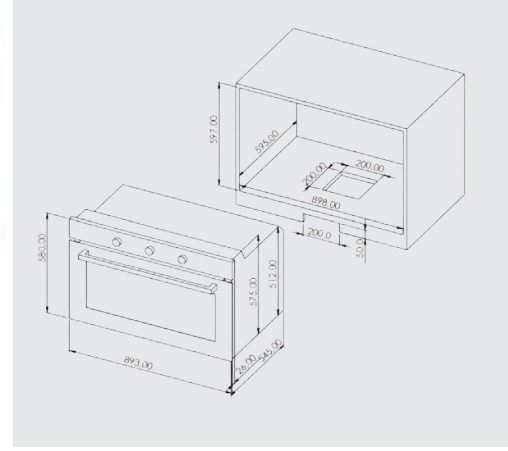

Astro Black Gas 90 cm